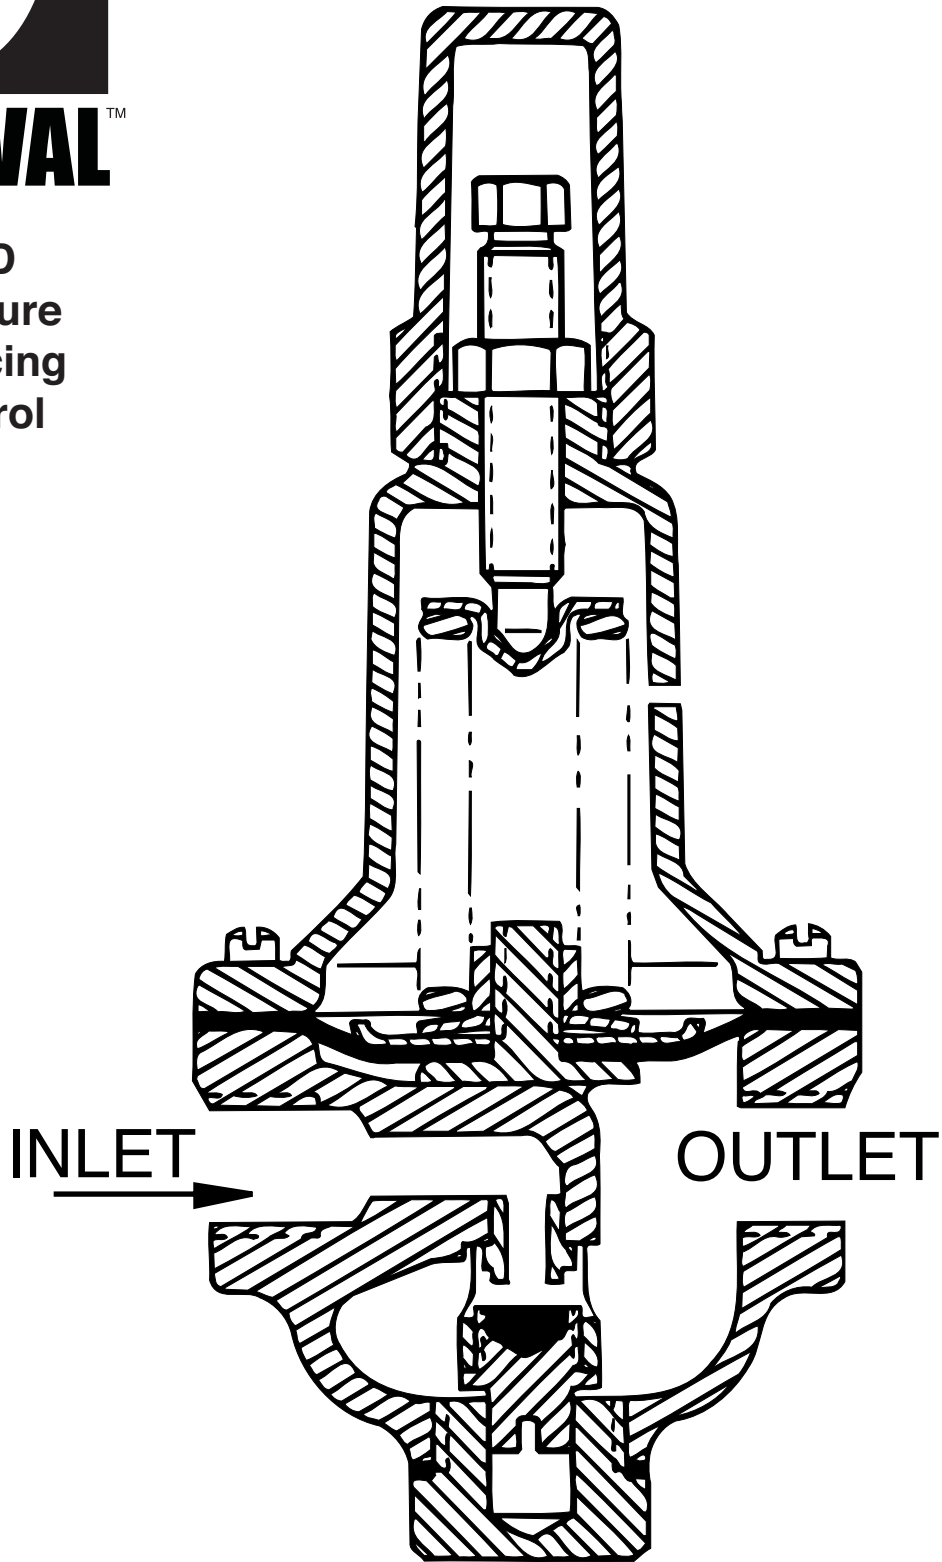

CLA-VALTM

**CRD
Pressure
Reducing
Control**

Distributed By: M&M Control Service, INC.

Phone: 800-876-0036

Fax: 847-356-0747

Email: Sales@mmcontrol.com