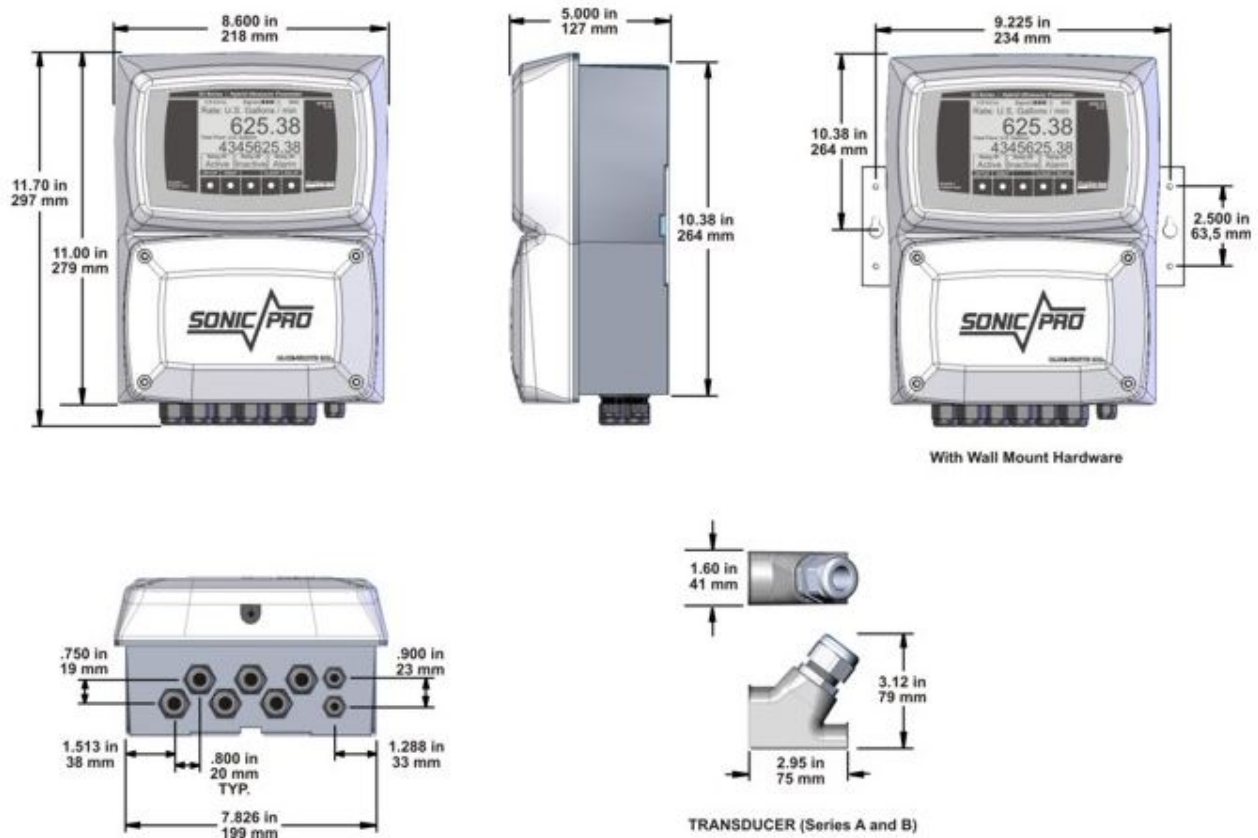

Pumps | Flowmeters | Tanks | Accessories | Calibrations

Sonic-Pro® Ultrasonic Flow Meter Dimensions

- Enclosure mounting hardware included
 - Panel mount (max panel thickness is 9/16")
 - Wall mount
 - Pipe mount (horizontal and vertical)
- Transducer mounting hardware is included