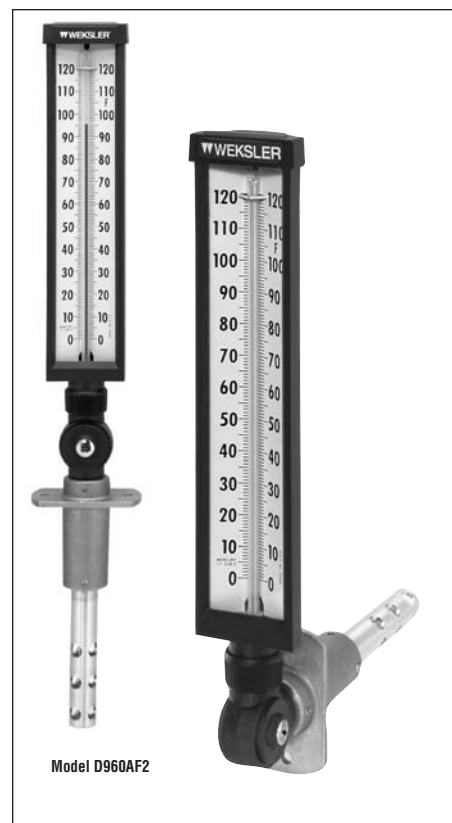

Adjust Angle Air Duct Thermometer, Model D960AF2

STANDARD FEATURES

- Mercury Free.
- Molded Valox® – V-shaped black case supplied as standard.
- Glass front excludes dust and dirt.
- White aluminum scale with bold black graduations and flanges.
- Mercury Free blue liquid in glass with magnifying lens for easy readability.
- Accuracy is $\pm 1\%$ of full scale.
- Easy adjustment permits case and stem to be rotated 360°.
- 3½", 6", 9" & 12" stems available.
- Protective slotted bulb guard, ¾" diameter aluminum stem and 3" diameter union flange

OPTIONS

- Plastic window available for both 7" and 9" scale.
- Lagging extension.
- Aluminum case.

RANGES

MINOR FAHRENHEIT	RANGE GRADS	CODE
-40/110F	2°	F1
0/120F	1°	F2
0/160F	2°	F3
30/180F	2°	F4
30/240F	2°	F5
CELSIUS		
-20/45C	1°	C1
0/50C	1°	C2
0/100C	1°	C3
DUAL SCALE		
-40/110F & -40/43C	2°	D1
0/120F & -15/48C	1°	D2
0/160F & -15/70C	2°	D3
30/180F & 0/82C	2°	D4
30/240F & 0/115C	2°	D5